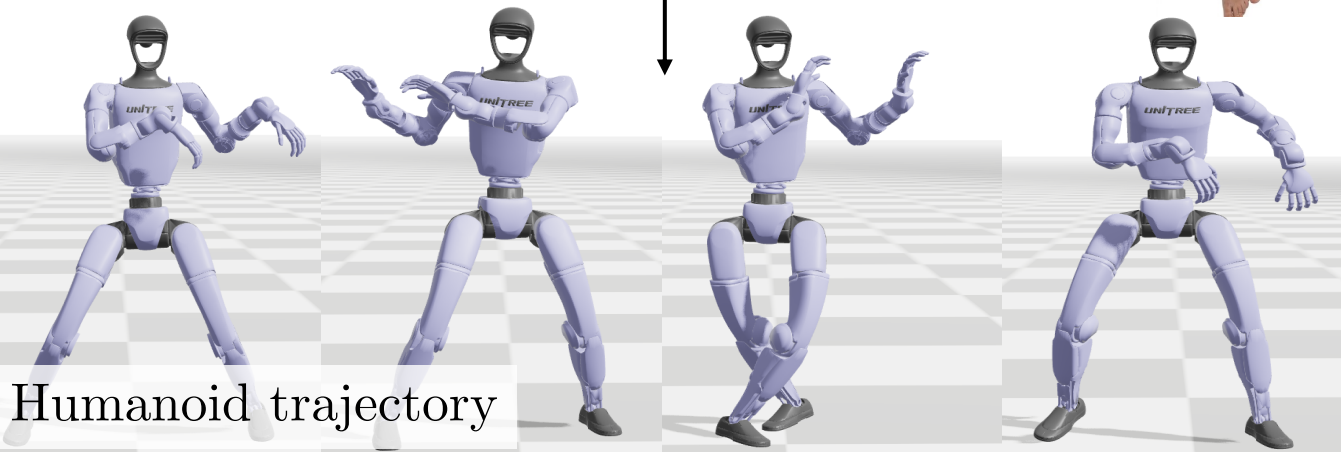

Human operator trajectory

Operator's Attributes

Age: 45
Gender: Female
Height: 156cm
Weight: 74kg

Motion Retargeting

Humanoid trajectory

UNVEIL

Our Predictions

Age: 43
Gender: Female
Height: 160cm
Weight: 70kg